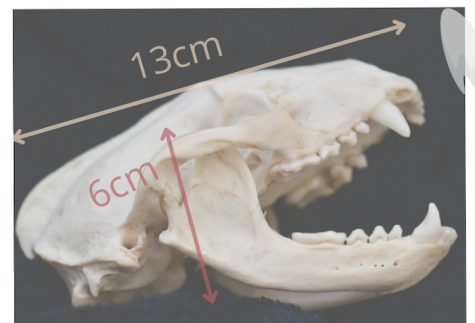

Badger Signs

(C) James Homer

Track

- 5 toes
- Central, kidney-shaped pad
- Long claws
- Fore foot 6 x 5.5cm
- Hind foot 6 x 5cm

- Blue/black colour
- Foul, strong, musky smell
- Contains seeds and large lumps, often beetle body parts
- Usually in a small pit, 10-15cm deep, called a 'latrine'

Poo

(C) Dave Williams

10x2cm

(C) Susanna Ramsey

Home

- Multiple entrance holes
- Holes are 20-30cm wide
- Often in sandy soil
- Large heaps of soil, with bedding of dry grass, dragged outside

(C) Padraig Kavanagh

Hairs & Skull

- Long, wiry, crinkly, white hairs with a wide black band and white tip
- Ridge along the top of the skull
- Continuous row of teeth

(C) Susanna Ramsey